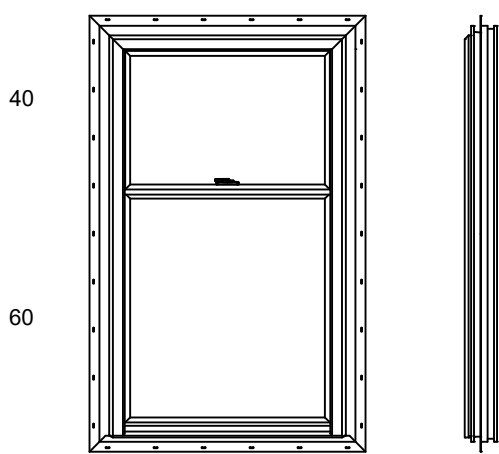

Basic Frame - Standard Unit

Basic Frame - Oriel Unit

Basic Frame - Reverse Oriel Unit

OceanView Single Hung
Window Elevations with Basic Frame

UPDATED BY: RAS

DATE: 11/18/2013

SCALE: 1/2" = 1'-0"

SECT. 2.2