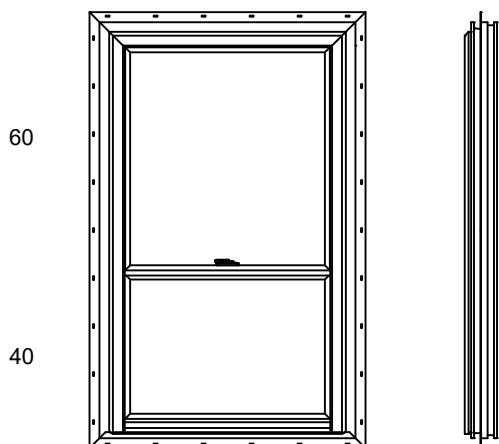

Basic Frame - Standard Unit

Basic Frame - Oriel Unit

Basic Frame - Reverse Oriel Unit

OceanView Single Hung
Window Elevations with Basic Frame

UPDATED BY: RAS

DATE: 11/18/2013

SCALE: 1/2" = 1'-0"

SECT. 2.2