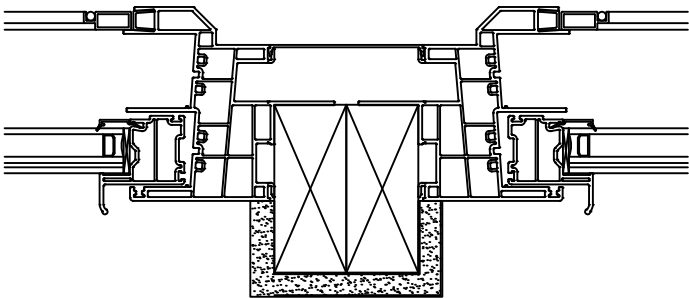

Vertical Standard Mull

Horizontal Standard Mull to Geometric

3.5" Double Stud Pocket Mull (Field-Applied)

Horizontal Standard Mull to Picture

OceanView Slider
Mull Details

UPDATED BY: RAS

DATE: 11/18/2013

SCALE: 3" = 1'-0"