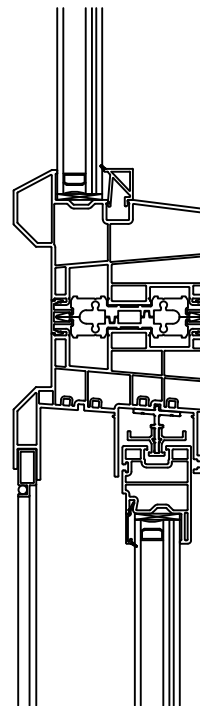

Vertical Standard Mull

Horizontal Standard Mull to Geometric

3.5" Double Stud Pocket Mull (Field-Applied)

Horizontal Standard Mull to Picture

OceanView Slider
Mull Details

UPDATED BY: RAS

DATE: 11/18/2013

SCALE: 3" = 1'-0"

SECT. 2.3

PAGE: 17