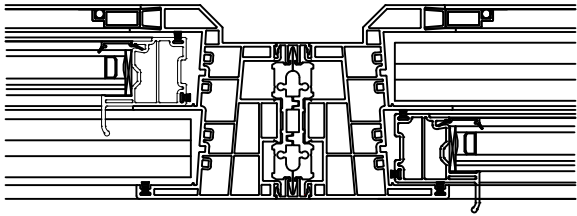

Vertical Standard Mull

Horizontal Standard Mull to Geometric

3.5" Double Stud Pocket Mull (Field-Applied)

Horizontal Standard Mull to Picture

OceanView Slider
Mull Details

UPDATED BY: RAS

DATE: 11/18/2013

SCALE: 3" = 1'-0"