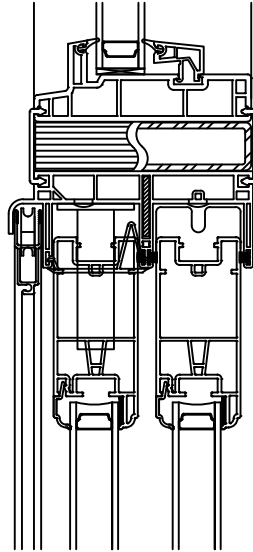

Transom Mull to Patio Door

Sidelite Mull to Patio Door

S-Series Patio Door
Mull Details

UPDATED BY: RAS

DATE: 11/14/2013

SCALE: 3" = 1'-0"

SECT. 1.9

PAGE: 13