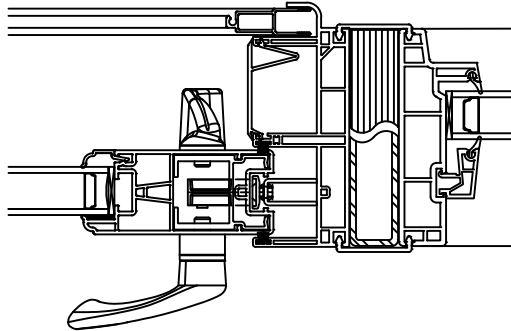

Transom Mull to Patio Door

Sidelite Mull to Patio Door

S-Series Patio Door
Mull Details

UPDATED BY: RAS

DATE: 11/14/2013

SCALE: 3" = 1'-0"

SECT. 1.9

PAGE: 13