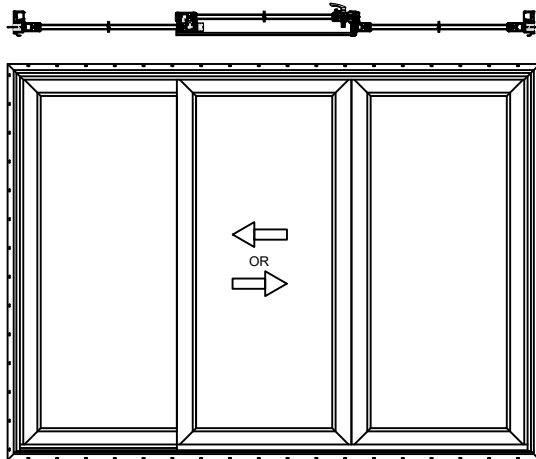

Basic Frame - Standard 2-Lite Unit (OX Shown, XO Reverse)

Basic Frame - 3-Lite Unit (OXO)

Basic Frame 4-Lite Unit (OXXO)

OceanView Patio Door
Elevation with Basic Frame

UPDATED BY: RAS

DATE: 11/20/2013

SCALE: 1:40