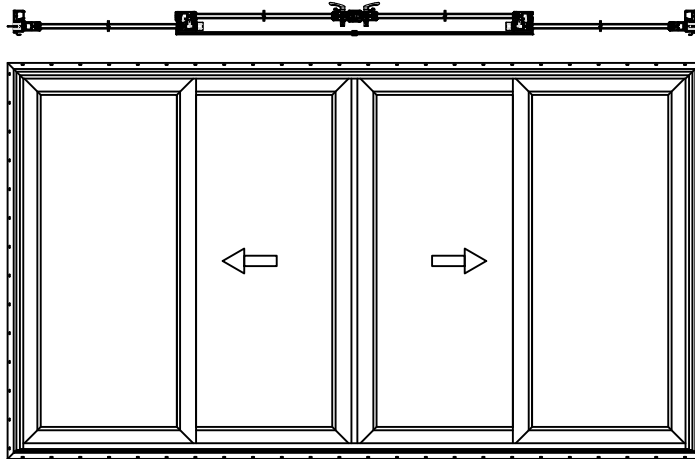

Basic Frame - Standard 2-Lite Unit (OX Shown, XO Reverse)

Basic Frame - 3-Lite Unit (OXO)

Basic Frame 4-Lite Unit (OXXO)

OceanView Patio Door
Elevation with Basic Frame

UPDATED BY: RAS

DATE: 11/20/2013

SCALE: 1:40