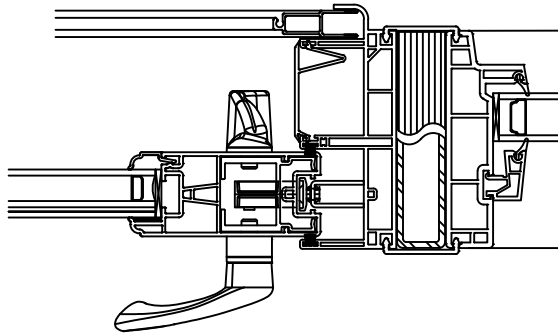

## Transom Mull to Patio Door

## Sidelite Mull to Patio Door

OceanView Patio Door  
Mull Details

UPDATED BY: RAS

DATE: 11/20/2013

SCALE: 3" = 1'-0"

SECT. 2.9

PAGE: 13