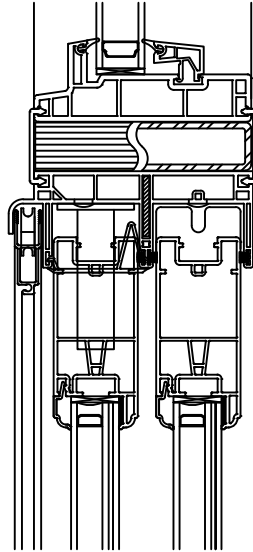

## Transom Mull to Patio Door

## Sidelite Mull to Patio Door

OceanView Patio Door  
Mull Details

UPDATED BY: RAS

DATE: 11/20/2013

SCALE: 3" = 1'-0"

SECT. 2.9

PAGE: 13