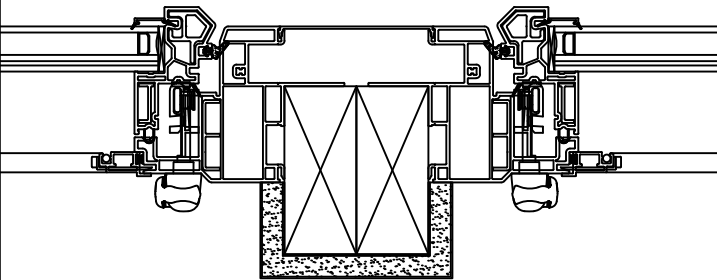

Vertical Standard Mull

Horizontal Standard Mull to Geometric

3.5" Double Stud Pocket Mull (Field-Applied)

Horizontal Standard Mull to Picture

Windowall Mull

Horizontal Windowall Mull

OceanView Awning Mull Details