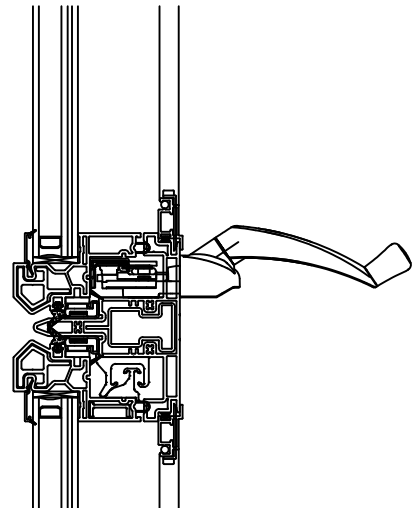

Vertical Standard Mull

Horizontal Standard Mull to Geometric

3.5" Double Stud Pocket Mull (Field-Applied)

Horizontal Standard Mull to Picture

Windowall Mull

Horizontal Windowall Mull

OceanView Awning Mull Details