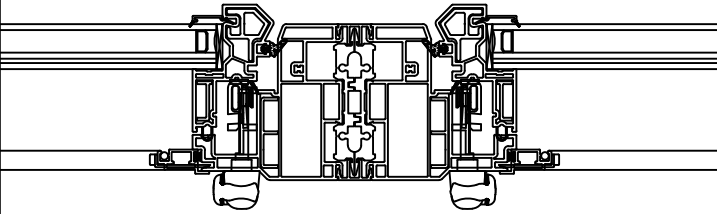

Vertical Standard Mull

Horizontal Standard Mull to Geometric

3.5" Double Stud Pocket Mull (Field-Applied)

Horizontal Standard Mull to Picture

Windowall Mull

Horizontal Windowall Mull

OceanView Awning Mull Details