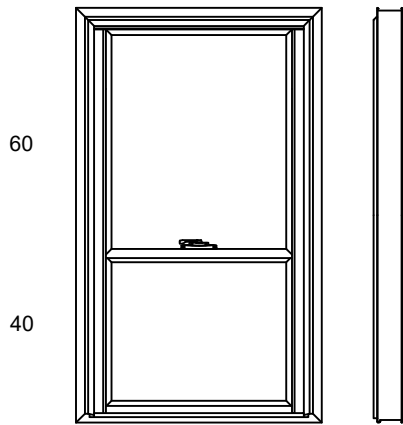

Basic Frame - Standard Unit

Basic Frame - Oriel Unit

Basic Frame - Reverse Oriel Unit

Edgemont Double Hung  
Window Elevations with Basic Frame

UPDATED BY: RAS

DATE: 02/07/2014

SCALE: 1:25

SECT. 4.3