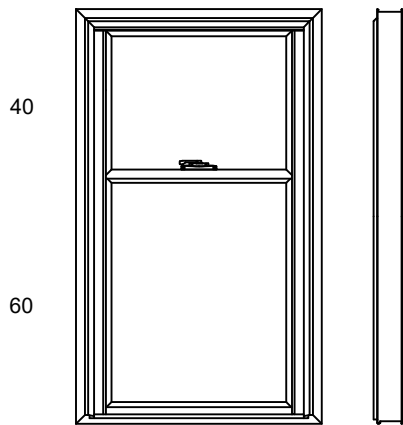

Basic Frame - Standard Unit

Basic Frame - Oriel Unit

Basic Frame - Reverse Oriel Unit

Edgemont Double Hung  
Window Elevations with Basic Frame

UPDATED BY: RAS

DATE: 02/07/2014

SCALE: 1:25

SECT. 4.3