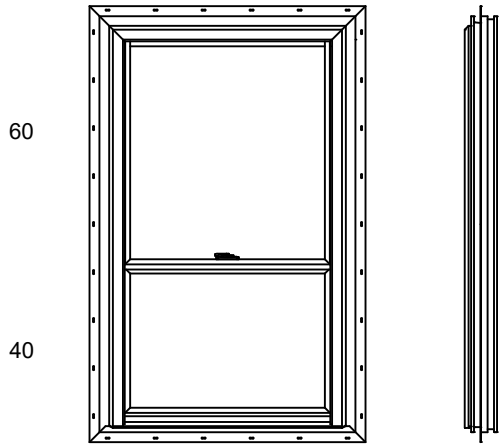

Basic Frame - Standard Unit

Basic Frame - Oriel Unit

Basic Frame - Reverse Oriel Unit

OceanView Double Hung
Window Elevations with Basic Frame

UPDATED BY: RAS

DATE: 11/14/2013

SCALE: 1/2" = 1'-0"

SECT. 2.1