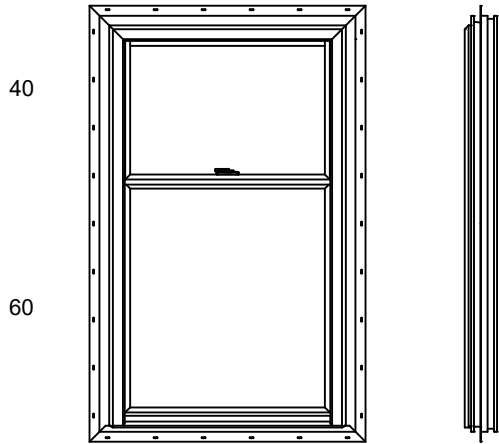

Basic Frame - Standard Unit

Basic Frame - Oriel Unit

Basic Frame - Reverse Oriel Unit

OceanView Double Hung
Window Elevations with Basic Frame

UPDATED BY: RAS

DATE: 11/14/2013

SCALE: 1/2" = 1'-0"

SECT. 2.1