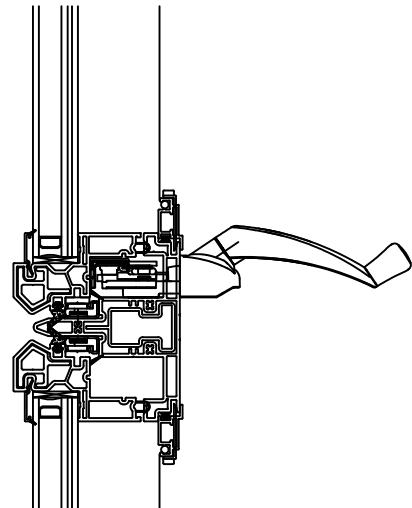

Vertical Standard Mull

Horizontal Standard Mull to Geometric

3.5" Double Stud Pocket Mull (Field-Applied)

Horizontal Standard Mull to Picture

Windowwall Mull

Horizontal Windowwall Mull

OceanView Casement Mull Details