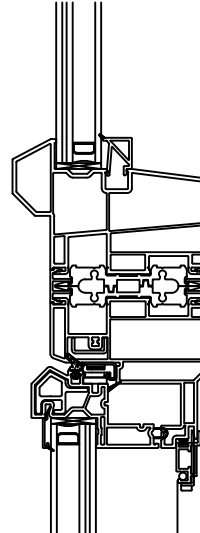

Vertical Standard Mull

Horizontal Standard Mull to Geometric

3.5" Double Stud Pocket Mull (Field-Applied)

Horizontal Standard Mull to Picture

Windowwall Mull

Horizontal Windowwall Mull

OceanView Casement Mull Details