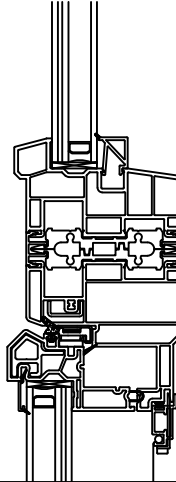

Vertical Standard Mull

Horizontal Standard Mull to Geometric

3.5" Double Stud Pocket Mull (Field-Applied)

Horizontal Standard Mull to Picture

Windowwall Mull

Horizontal Windowwall Mull

OceanView Casement Mull Details