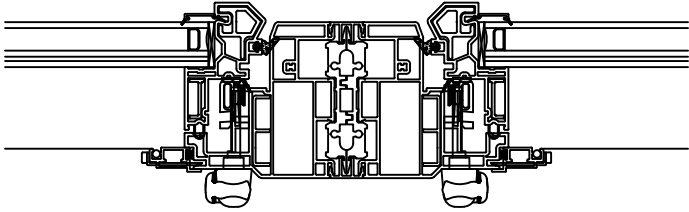

Vertical Standard Mull

Horizontal Standard Mull to Geometric

3.5" Double Stud Pocket Mull (Field-Applied)

Horizontal Standard Mull to Picture

Windowwall Mull

Horizontal Windowwall Mull

OceanView Casement Mull Details