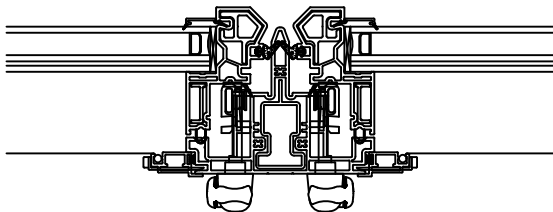

Vertical Standard Mull

Horizontal Standard Mull to Geometric

3.5" Double Stud Pocket Mull (Field-Applied)

Horizontal Standard Mull to Picture

Windowwall Mull

Horizontal Windowwall Mull

OceanView Casement Mull Details