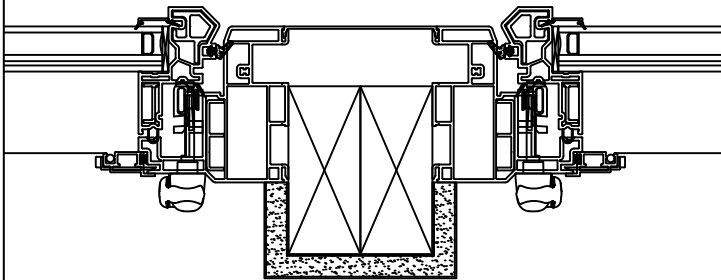

Vertical Standard Mull

Horizontal Standard Mull to Geometric

3.5" Double Stud Pocket Mull (Field-Applied)

Horizontal Standard Mull to Picture

Windowwall Mull

Horizontal Windowwall Mull

OceanView Casement Mull Details