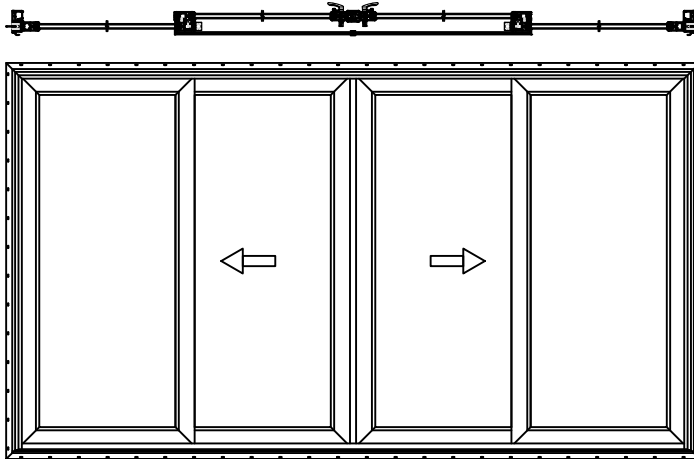

Basic Frame - Standard 2-Lite Unit (OX Shown, XO Reverse)

Basic Frame - 3-Lite Unit (OXO)

Basic Frame 4-Lite Unit (OXXO)

S-Series Patio Door
Elevation with Basic Frame

UPDATED BY: RAS

DATE: 11/14/2013

SCALE: 1:40