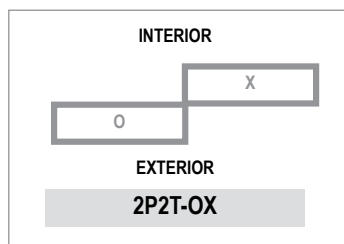

ONLY AVAILABLE ON 2-PANEL XO OR OX DOORS

Available for MULTITRACK 650 Patio Door in North & South Carolina, Georgia, Alabama and Florida.