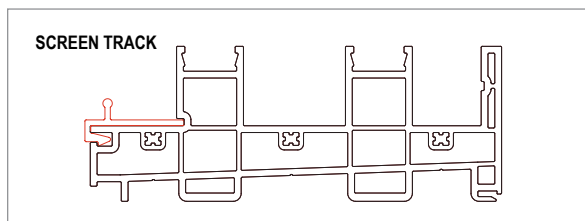

FEATURES

- › A snap on screen track that will utilize our existing boxed frame patio door screen
- › Quick and Easy Installation
- › Competitively priced