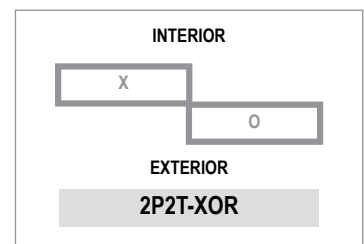

ONLY AVAILABLE ON 2-PANEL XO OR OX DOORS

Available for MULTITRACK 650 Patio Door in North & South Carolina, Georgia, Alabama and Florida.